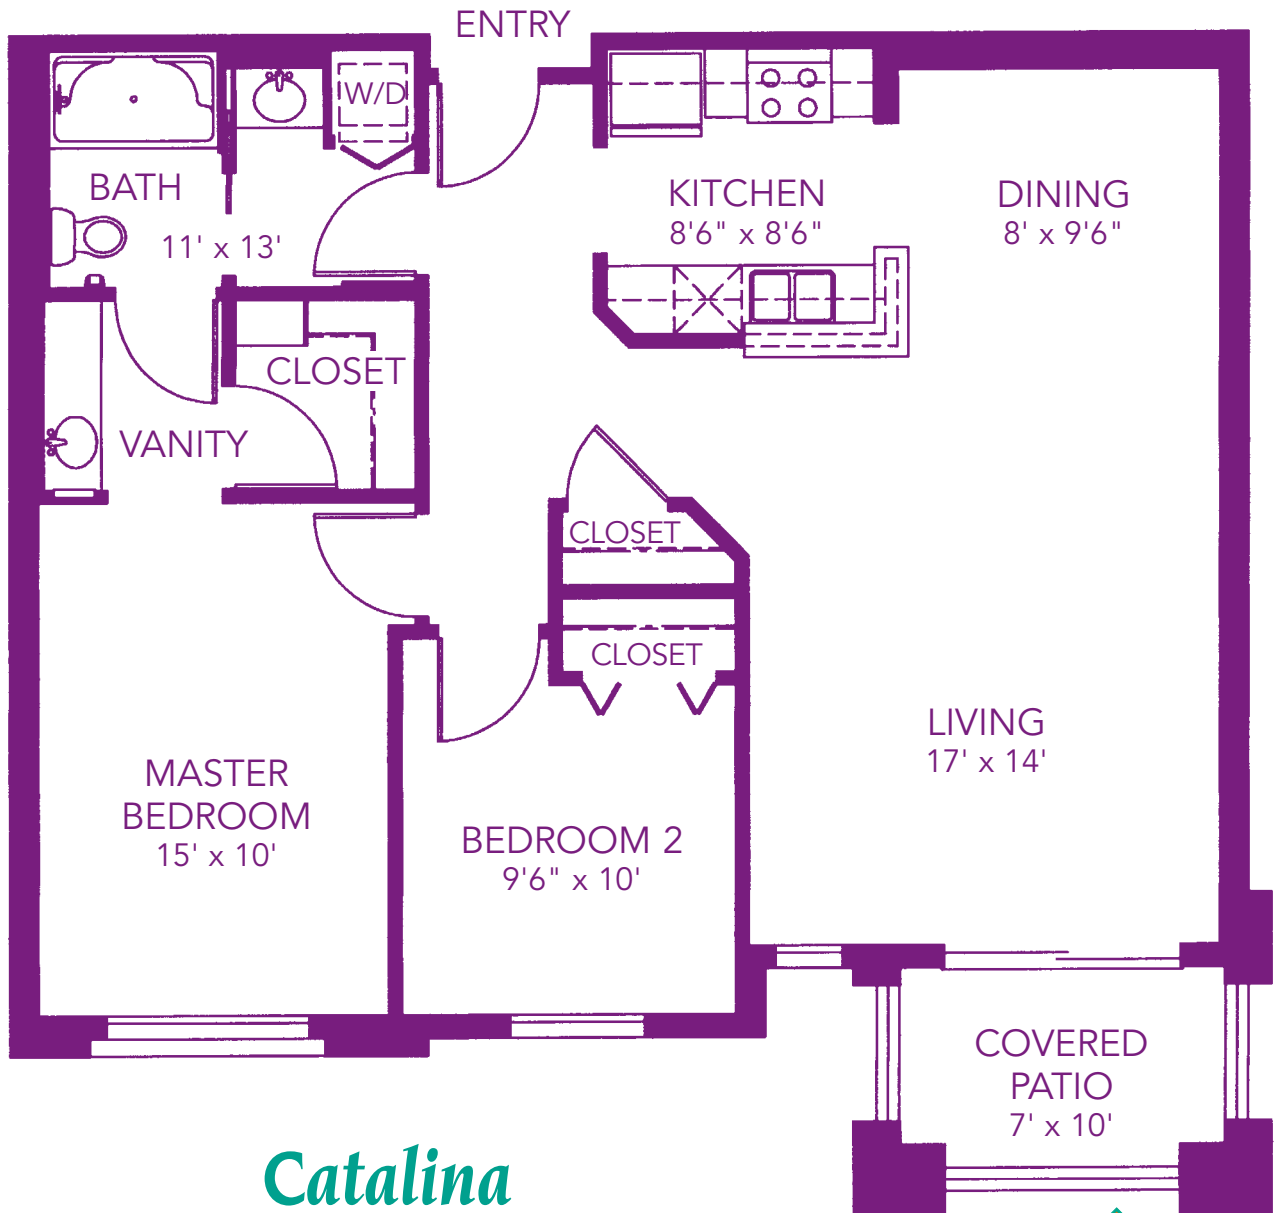

Floorplans

Resort living at Sierra Pointe includes seven luxury apartment home options.

- ◆ Bright, spacious floorplans with 9' ceilings and large Thermopane windows
- ◆ Generously-sized patios and balconies with spectacular scenic and mountain views
- ◆ Light, airy kitchens with electric appliances that include a frost-free refrigerator, ice maker, self-cleaning oven, dishwasher, microwave and disposal
- ◆ Ample storage available throughout
- ◆ Washer and dryer
- ◆ Designer fixtures by Moen
- ◆ Cable television, phone jacks and data ports in every room
- ◆ Safety features that include an emergency response system in bedrooms and bathrooms, smoke detectors and fire sprinklers
- ◆ Individually-controlled cooling and heating systems

Catalina

1011 Approximate Liveable Square Feet
(Excluding Covered Patio)

Sierra Pointe