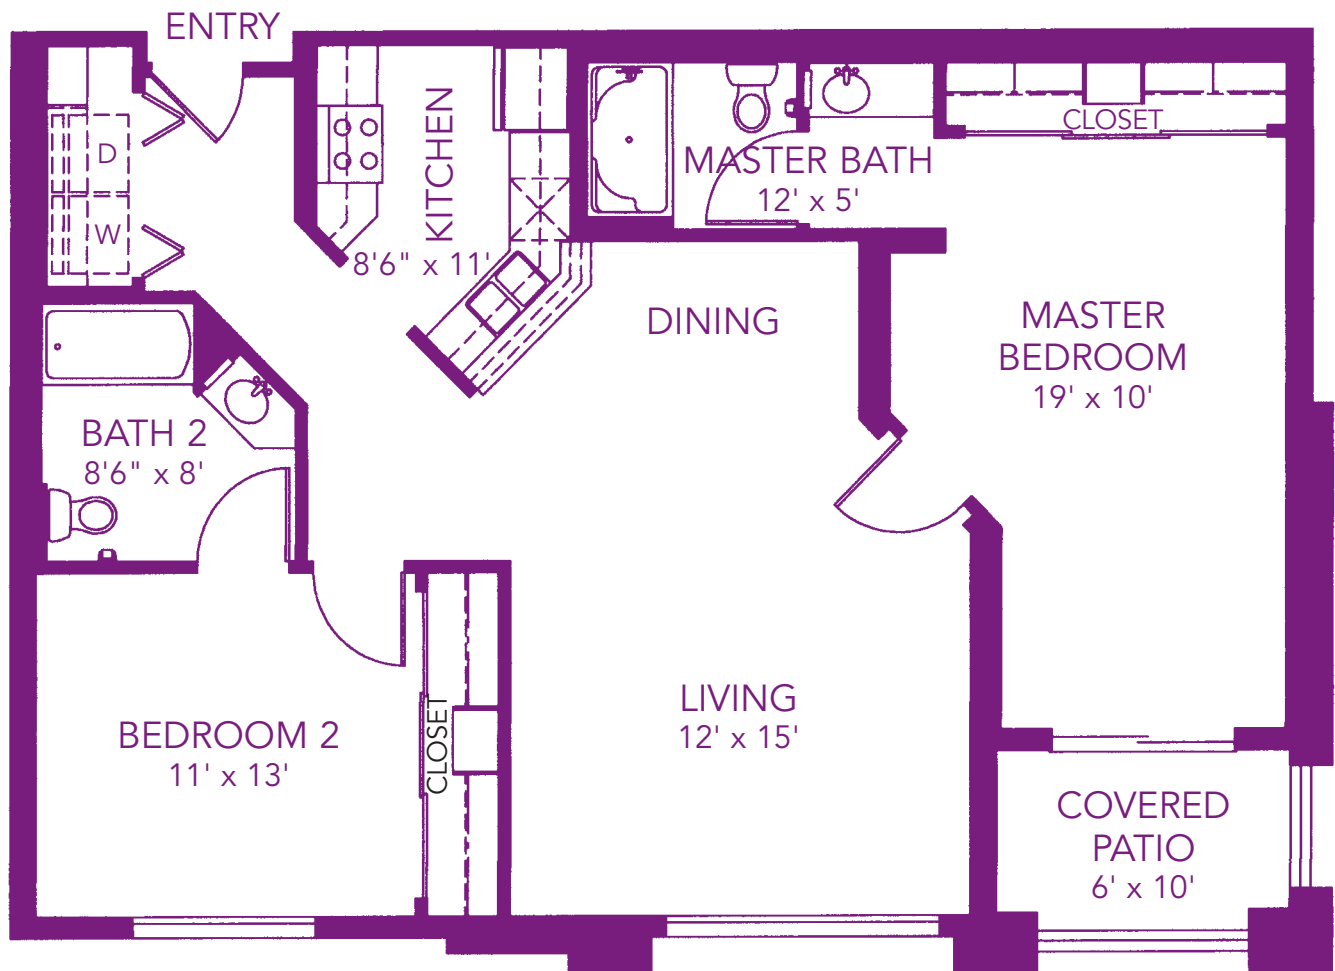

Floorplans

Resort living at Sierra Pointe includes seven luxury apartment home options.

- ◆ Bright, spacious floorplans with 9' ceilings and large Thermopane windows
- ◆ Generously-sized patios and balconies with spectacular scenic and mountain views
- ◆ Light, airy kitchens with electric appliances that include a frost-free refrigerator, ice maker, self-cleaning oven, dishwasher, microwave and disposal
- ◆ Ample storage available throughout
- ◆ Washer and dryer
- ◆ Designer fixtures by Moen
- ◆ Cable television, phone jacks and data ports in every room
- ◆ Safety features that include an emergency response system in bedrooms and bathrooms, smoke detectors and fire sprinklers
- ◆ Individually-controlled cooling and heating systems

McDowell

1150 Approximate Liveable Square Feet
(Excluding Covered Patio)

Sierra Pointe