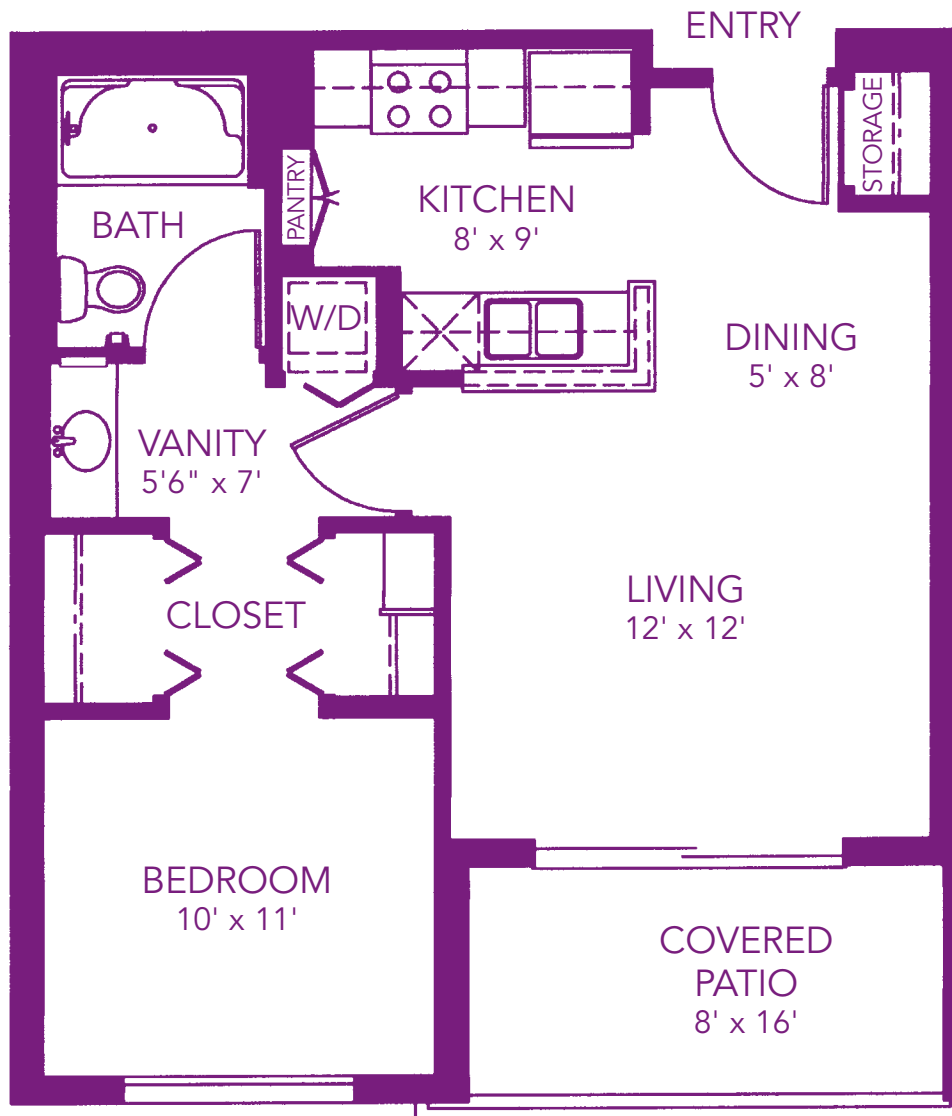

Floorplans

Resort living at Sierra Pointe includes seven luxury apartment home options.

- ◆ Bright, spacious floorplans with 9' ceilings and large Thermopane windows
- ◆ Generously-sized patios and balconies with spectacular scenic and mountain views
- ◆ Light, airy kitchens with electric appliances that include a frost-free refrigerator, ice maker, self-cleaning oven, dishwasher, microwave and disposal
- ◆ Ample storage available throughout
- ◆ Washer and dryer
- ◆ Designer fixtures by Moen
- ◆ Cable television, phone jacks and data ports in every room
- ◆ Safety features that include an emergency response system in bedrooms and bathrooms, smoke detectors and fire sprinklers
- ◆ Individually-controlled cooling and heating systems

San Mateo

568 Approximate Liveable Square Feet
(Excluding Covered Patio)

Sierra Pointe