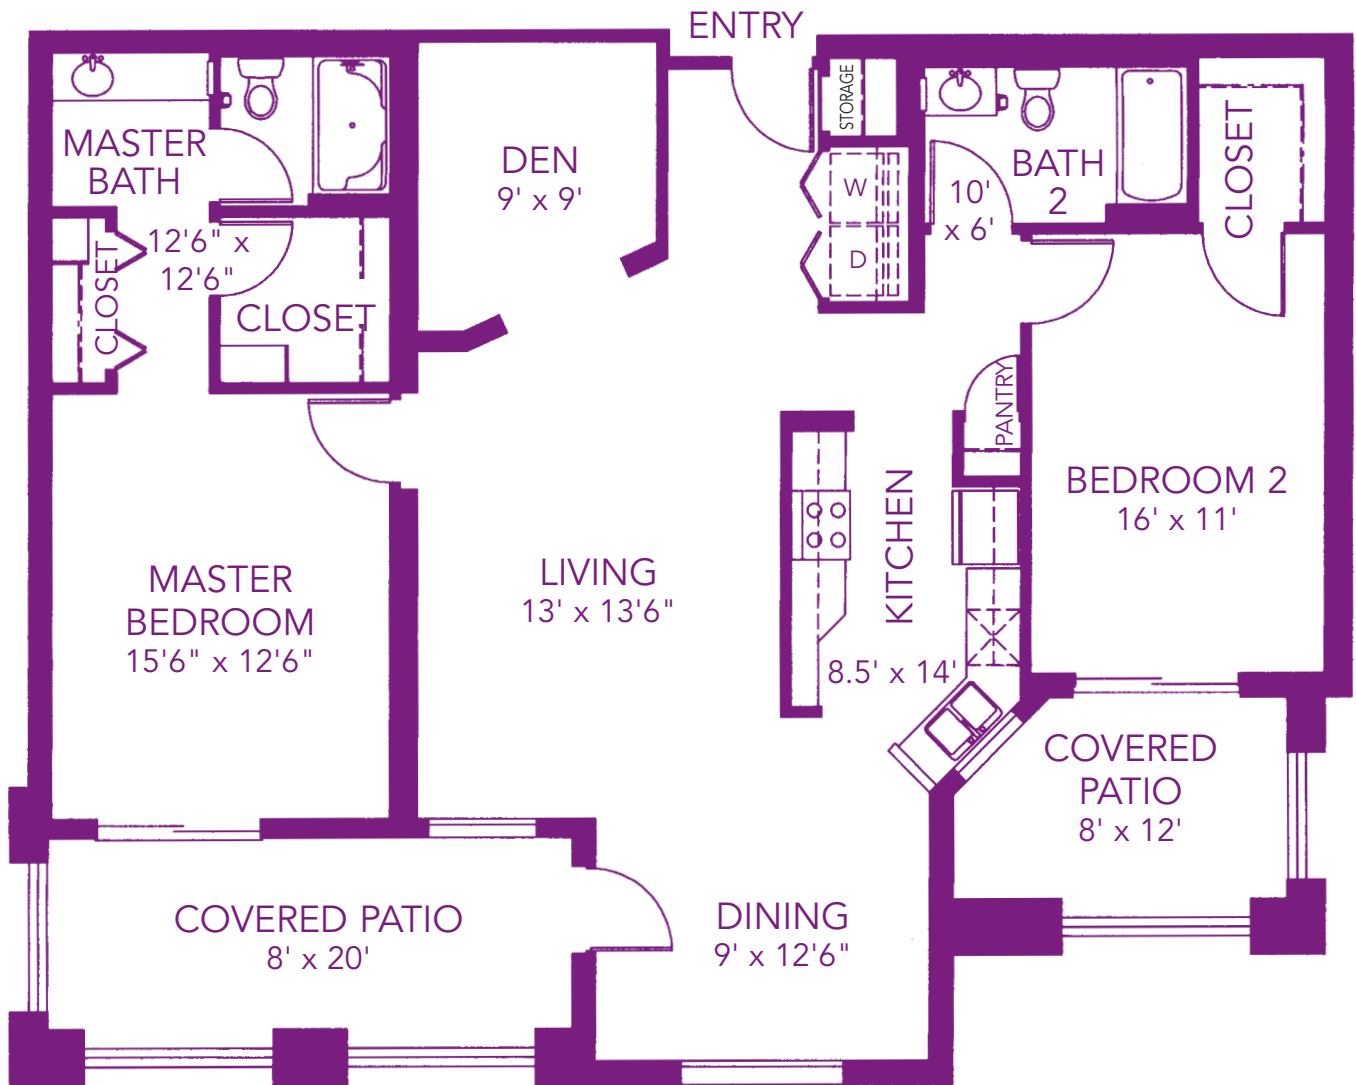

Floorplans

Resort living at Sierra Pointe includes seven luxury apartment home options.

- ◆ Bright, spacious floorplans with 9' ceilings and large Thermopane windows
- ◆ Generously-sized patios and balconies with spectacular scenic and mountain views
- ◆ Light, airy kitchens with electric appliances that include a frost-free refrigerator, ice maker, self-cleaning oven, dishwasher, microwave and disposal
- ◆ Ample storage available throughout
- ◆ Washer and dryer
- ◆ Designer fixtures by Moen
- ◆ Cable television, phone jacks and data ports in every room
- ◆ Safety features that include an emergency response system in bedrooms and bathrooms, smoke detectors and fire sprinklers
- ◆ Individually-controlled cooling and heating systems

Sierra

1444 Approximate Liveable Square Feet
(Excluding Covered Patio)

Sierra Pointe