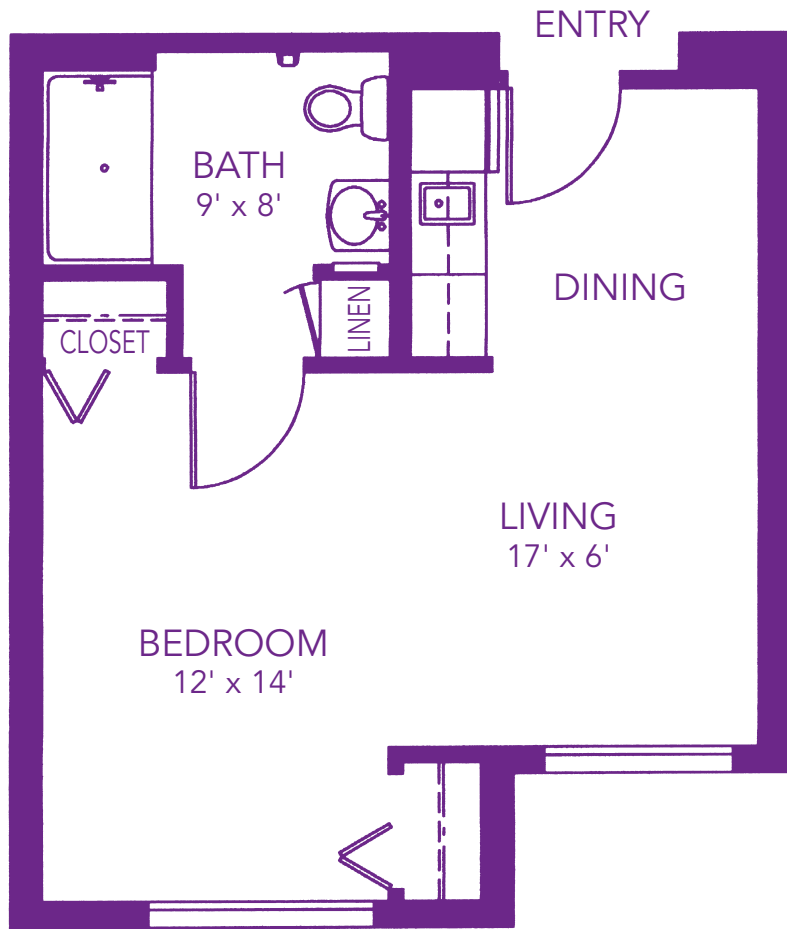

Assisted Living  
Floorplans

## Aspen

427 Approximate Liveable Square Feet

Loop 101 to Raintree, one mile east to Frank Lloyd Wright  
14500 N. Frank Lloyd Wright Blvd. ♦ Scottsdale AZ 85260 ♦ (480) 767-9800 ♦ [www.sierrapointe.com](http://www.sierrapointe.com)