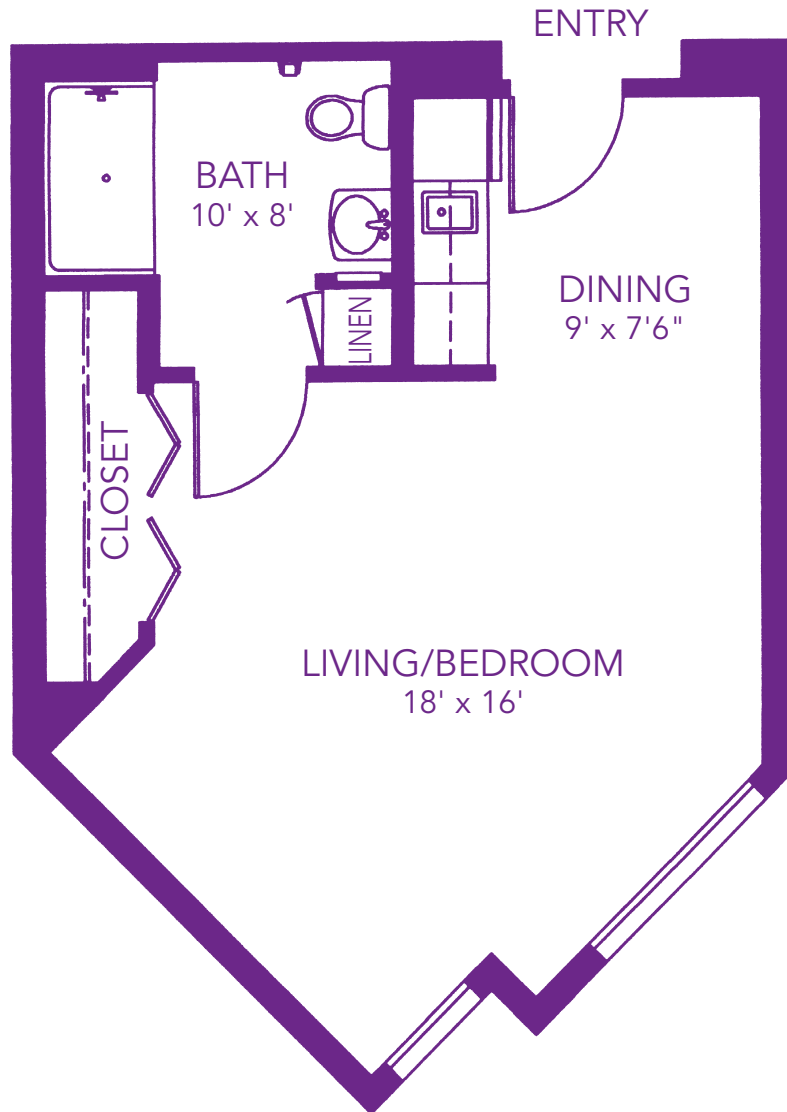

Assisted Living
Floorplans

Birch

465 Approximate Liveable Square Feet

Loop 101 to Raintree, one mile east to Frank Lloyd Wright
14500 N. Frank Lloyd Wright Blvd. ♦ Scottsdale AZ 85260 ♦ (480) 767-9800 ♦ www.sierrapointe.com

Sierra Pointe