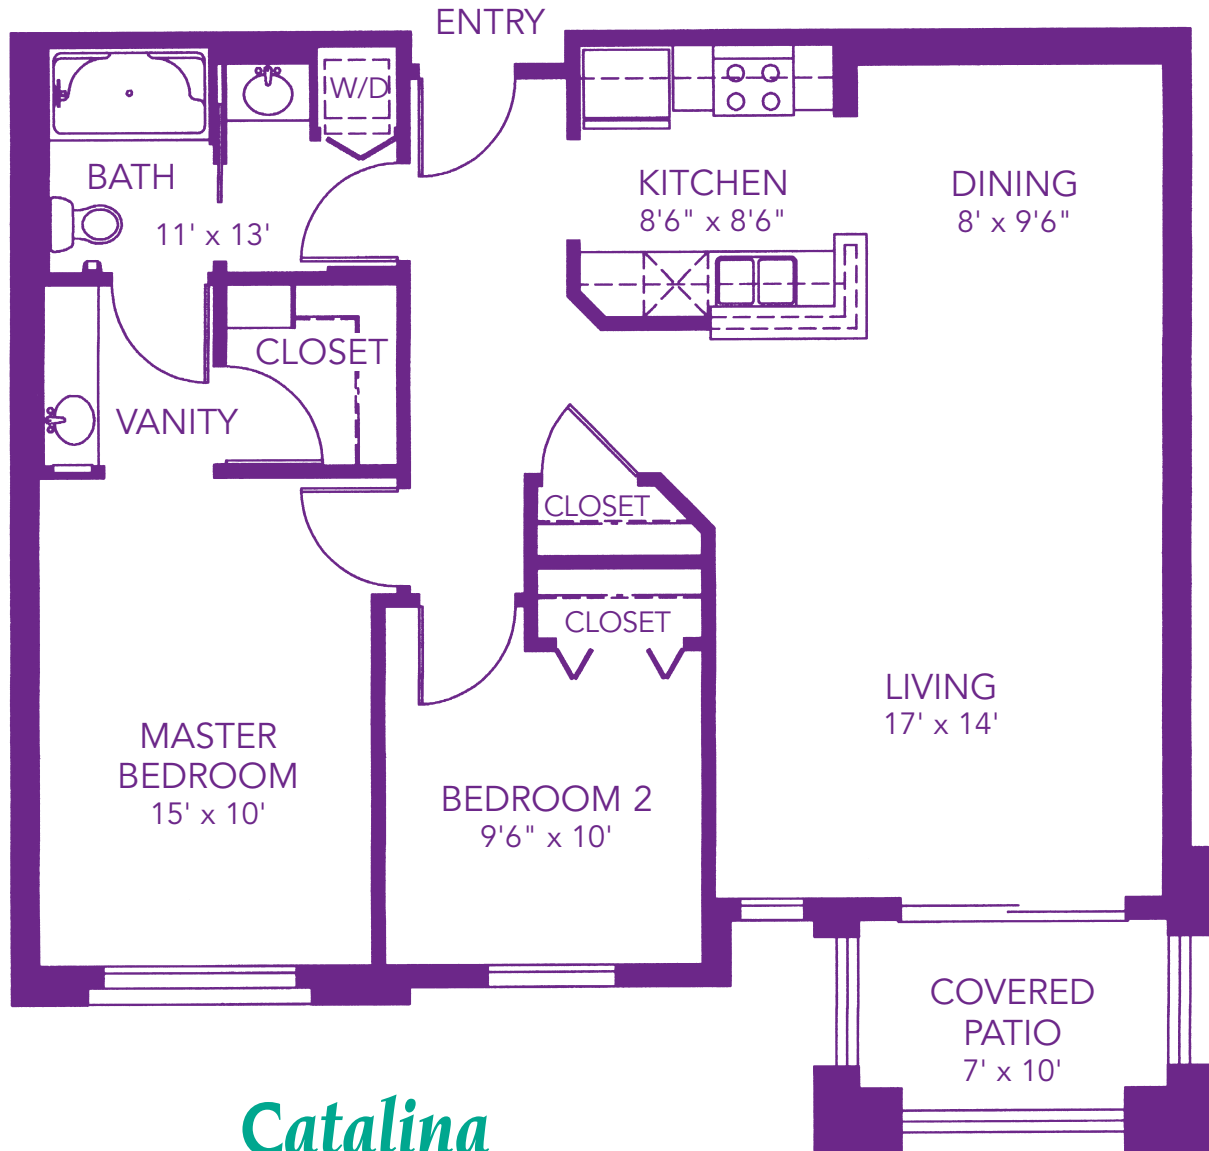

Independent Living Floorplans

Resort living at Sierra Pointe includes seven luxury apartment home options.

- ◆ Bright, spacious floorplans with 9' ceilings and large Thermopane windows
- ◆ Generously-sized patios and balconies with spectacular scenic and mountain views
- ◆ Light, airy kitchens with electric appliances that include a frost-free refrigerator, ice maker, self-cleaning oven, dishwasher, microwave and disposal
- ◆ Ample storage available throughout
- ◆ Washer and dryer
- ◆ Designer fixtures by Moen
- ◆ Cable television, phone jacks and data ports in every room
- ◆ Safety features that include an emergency response system in bedrooms and bathrooms, smoke detectors and fire sprinklers
- ◆ Individually-controlled cooling and heating systems

Catalina

1011 Approximate Liveable Square Feet
(Excluding Covered Patio)

Loop 101 to Raintree, one mile east to Frank Lloyd Wright
14500 N. Frank Lloyd Wright Blvd. ◆ Scottsdale AZ 85260 ◆ (480) 767-9800 ◆ www.sierrapointe.com