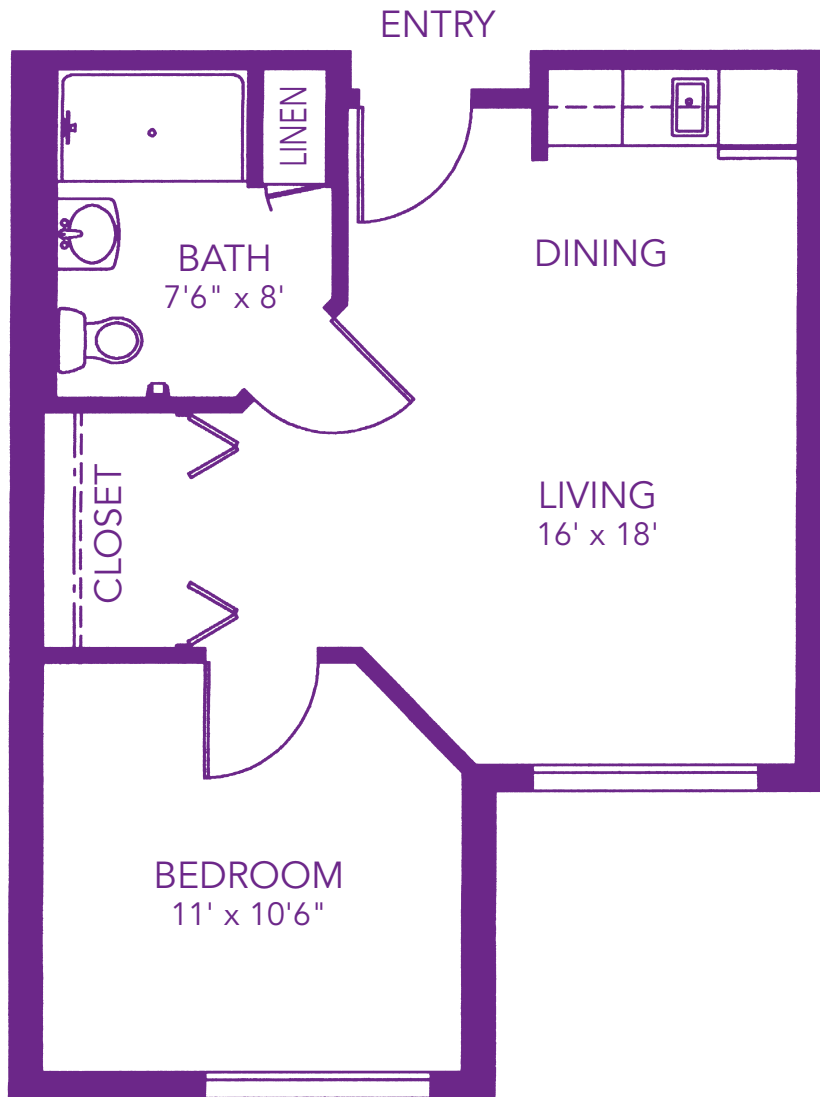

Assisted Living  
Floorplans

## Cedar

494 Approximate Liveable Square Feet

Loop 101 to Raintree, one mile east to Frank Lloyd Wright  
14500 N. Frank Lloyd Wright Blvd. ♦ Scottsdale AZ 85260 ♦ (480) 767-9800 ♦ [www.sierrapointe.com](http://www.sierrapointe.com)

Sierra Pointe