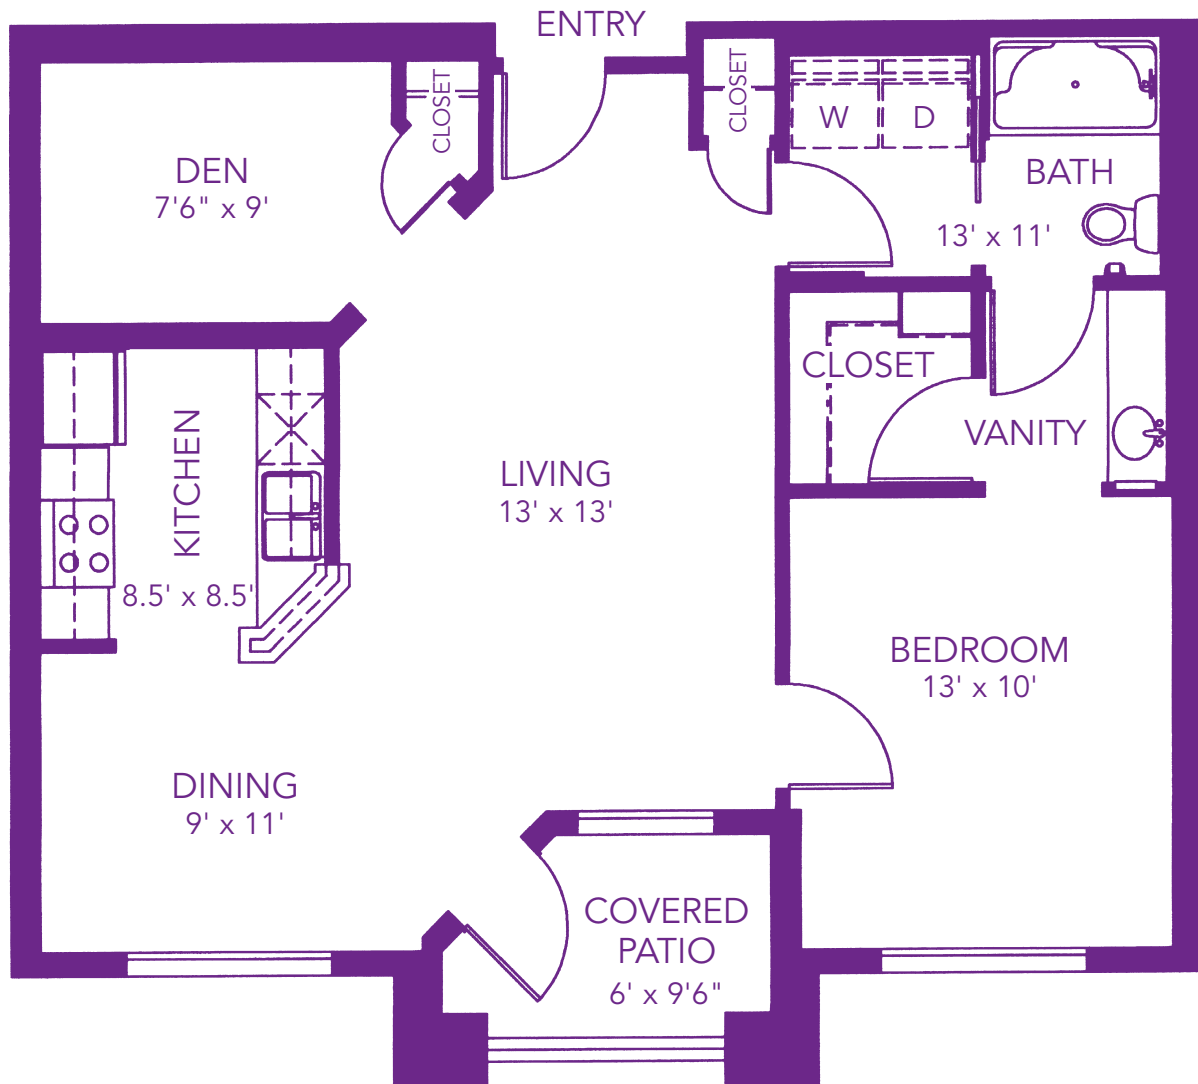

## Independent Living Floorplans

Resort living at Sierra Pointe includes seven luxury apartment home options.

- ◆ Bright, spacious floorplans with 9' ceilings and large Thermopane windows
- ◆ Generously-sized patios and balconies with spectacular scenic and mountain views
- ◆ Light, airy kitchens with electric appliances that include a frost-free refrigerator, ice maker, self-cleaning oven, dishwasher, microwave and disposal
- ◆ Ample storage available throughout
- ◆ Washer and dryer
- ◆ Designer fixtures by Moen
- ◆ Cable television, phone jacks and data ports in every room
- ◆ Safety features that include an emergency response system in bedrooms and bathrooms, smoke detectors and fire sprinklers
- ◆ Individually-controlled cooling and heating systems

## Estrella

879 Approximate Liveable Square Feet  
(Excluding Covered Patio)

Loop 101 to Raintree, one mile east to Frank Lloyd Wright  
14500 N. Frank Lloyd Wright Blvd. ◆ Scottsdale AZ 85260 ◆ (480) 767-9800 ◆ [www.sierrapointe.com](http://www.sierrapointe.com)

Sierra Pointe