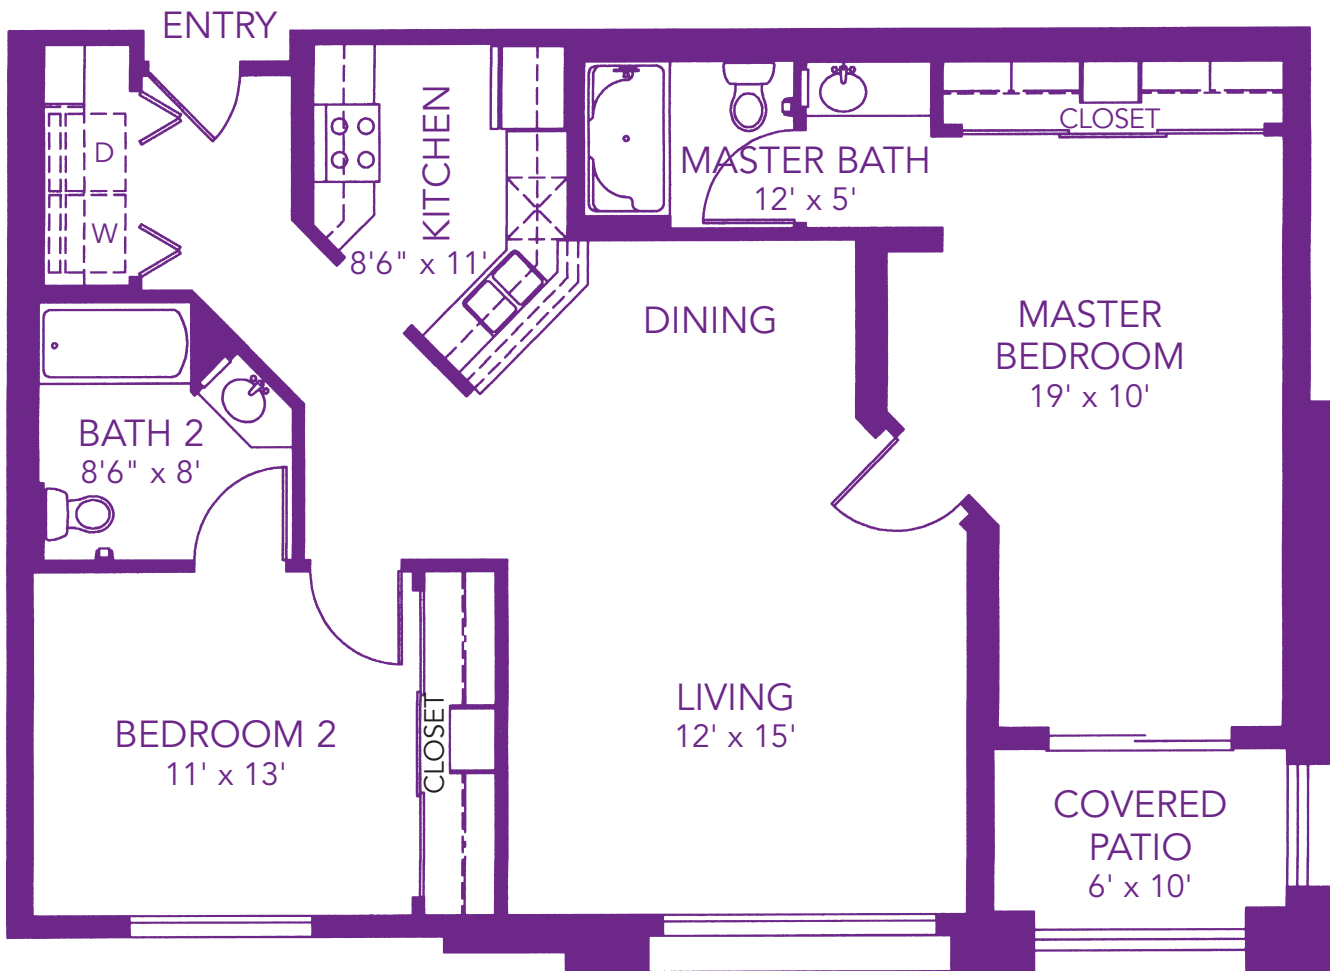

Independent Living Floorplans

Resort living at Sierra Pointe includes seven luxury apartment home options.

- ◆ Bright, spacious floorplans with 9' ceilings and large Thermopane windows
- ◆ Generously-sized patios and balconies with spectacular scenic and mountain views
- ◆ Light, airy kitchens with electric appliances that include a frost-free refrigerator, ice maker, self-cleaning oven, dishwasher, microwave and disposal
- ◆ Ample storage available throughout
- ◆ Washer and dryer
- ◆ Designer fixtures by Moen
- ◆ Cable television, phone jacks and data ports in every room
- ◆ Safety features that include an emergency response system in bedrooms and bathrooms, smoke detectors and fire sprinklers
- ◆ Individually-controlled cooling and heating systems

McDowell

1150 Approximate Liveable Square Feet
(Excluding Covered Patio)

Loop 101 to Raintree, one mile east to Frank Lloyd Wright
14500 N. Frank Lloyd Wright Blvd. ◆ Scottsdale AZ 85260 ◆ (480) 767-9800 ◆ www.sierrapointe.com

Sierra Pointe