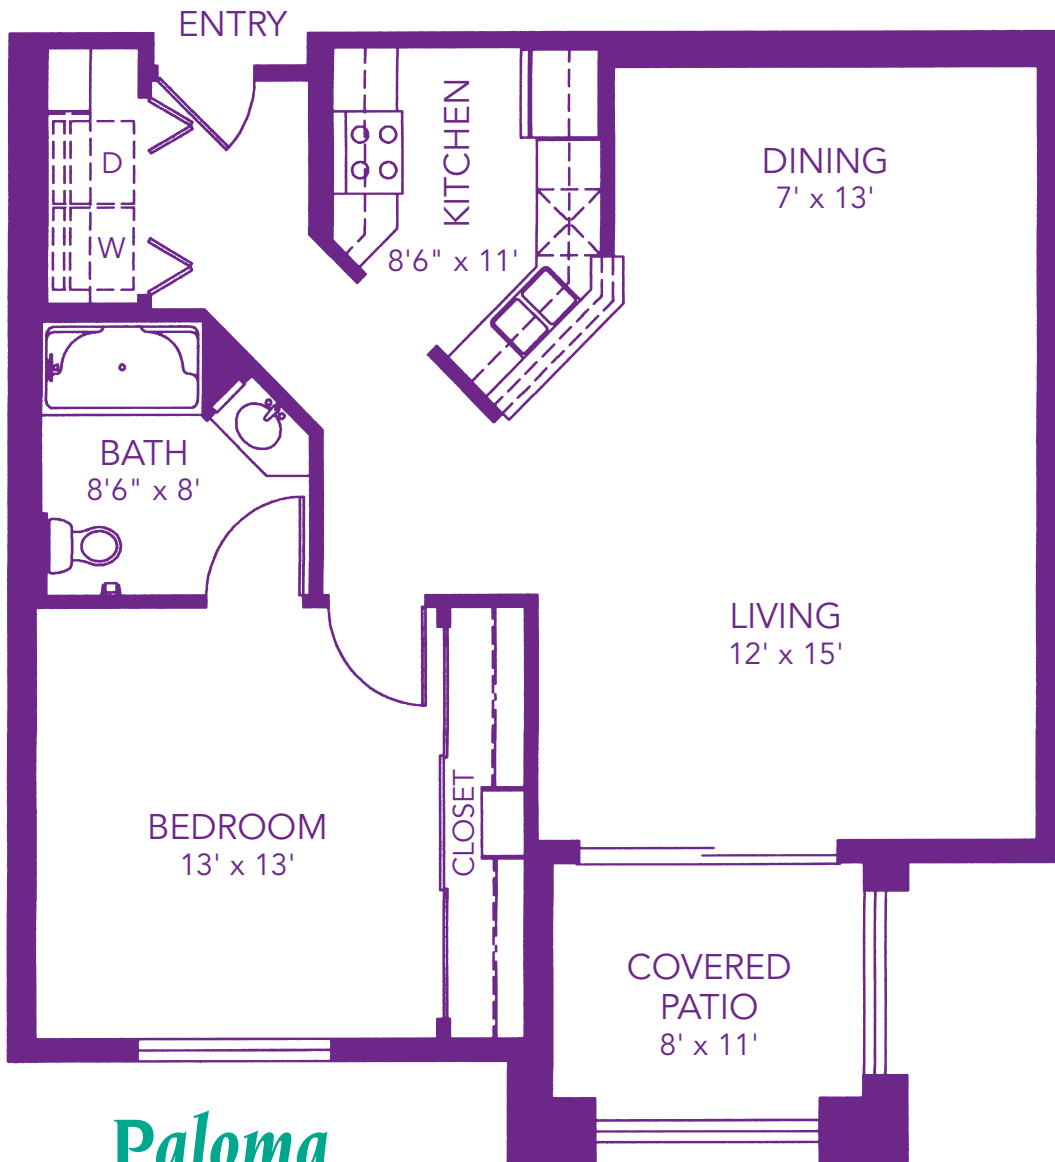

Independent Living Floorplans

Resort living at Sierra Pointe includes seven luxury apartment home options.

- ◆ Bright, spacious floorplans with 9' ceilings and large Thermopane windows
- ◆ Generously-sized patios and balconies with spectacular scenic and mountain views
- ◆ Light, airy kitchens with electric appliances that include a frost-free refrigerator, ice maker, self-cleaning oven, dishwasher, microwave and disposal
- ◆ Ample storage available throughout
- ◆ Washer and dryer
- ◆ Designer fixtures by Moen
- ◆ Cable television, phone jacks and data ports in every room
- ◆ Safety features that include an emergency response system in bedrooms and bathrooms, smoke detectors and fire sprinklers
- ◆ Individually-controlled cooling and heating systems

Paloma

894 Approximate Liveable Square Feet
(Excluding Covered Patio)

Loop 101 to Raintree, one mile east to Frank Lloyd Wright
14500 N. Frank Lloyd Wright Blvd. ◆ Scottsdale AZ 85260 ◆ (480) 767-9800 ◆ www.sierrapointe.com

Sierra Pointe