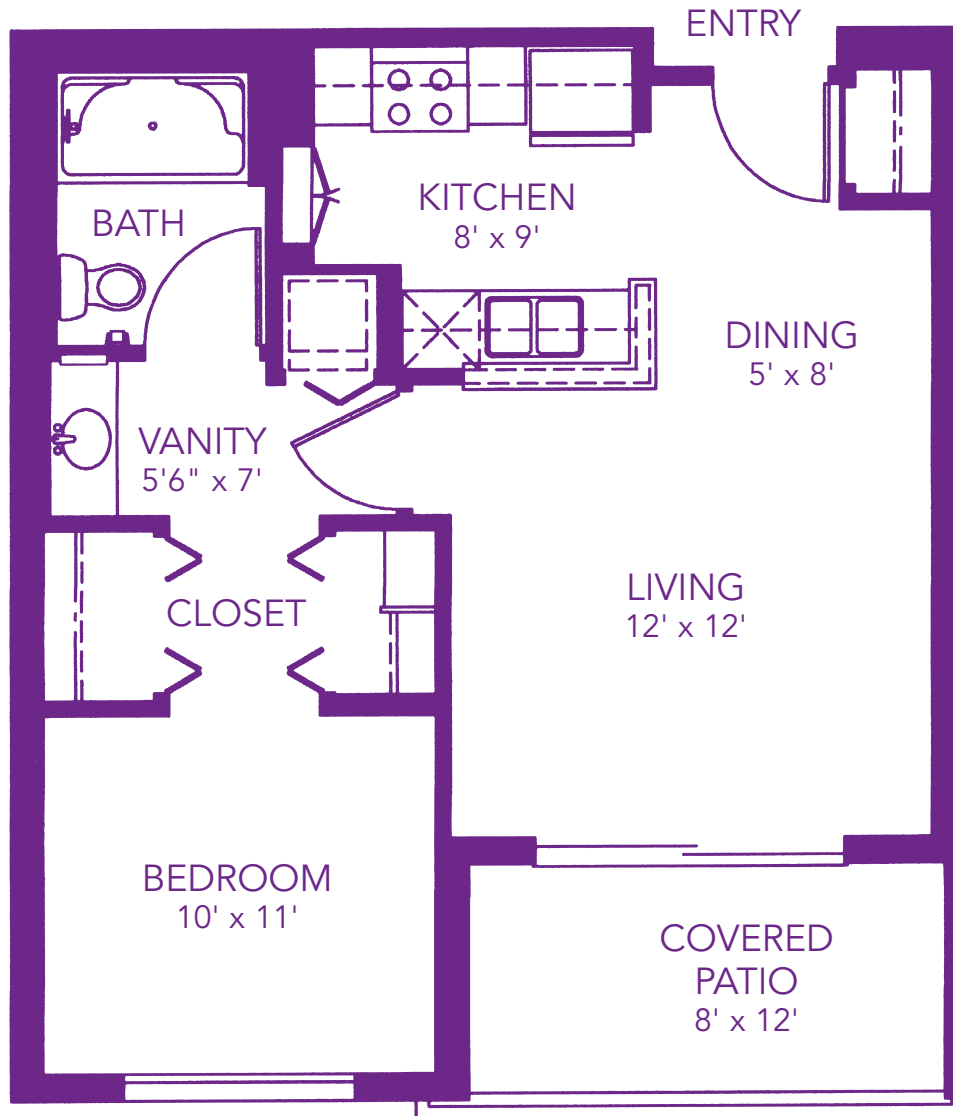

## Independent Living Floorplans

Resort living at Sierra Pointe includes seven luxury apartment home options.

- ◆ Bright, spacious floorplans with 9' ceilings and large Thermopane windows
- ◆ Generously-sized patios and balconies with spectacular scenic and mountain views
- ◆ Light, airy kitchens with electric appliances that include a frost-free refrigerator, ice maker, self-cleaning oven, dishwasher, microwave and disposal
- ◆ Ample storage available throughout
- ◆ Washer and dryer
- ◆ Designer fixtures by Moen
- ◆ Cable television, phone jacks and data ports in every room
- ◆ Safety features that include an emergency response system in bedrooms and bathrooms, smoke detectors and fire sprinklers
- ◆ Individually-controlled cooling and heating systems

## San Mateo

568 Approximate Liveable Square Feet  
(Excluding Covered Patio)

Sierra Pointe

14500 N. Frank Lloyd Wright Blvd. ◆ Scottsdale AZ 85260 ◆ (480) 767-9800 ◆ [www.sierrapointe.com](http://www.sierrapointe.com)