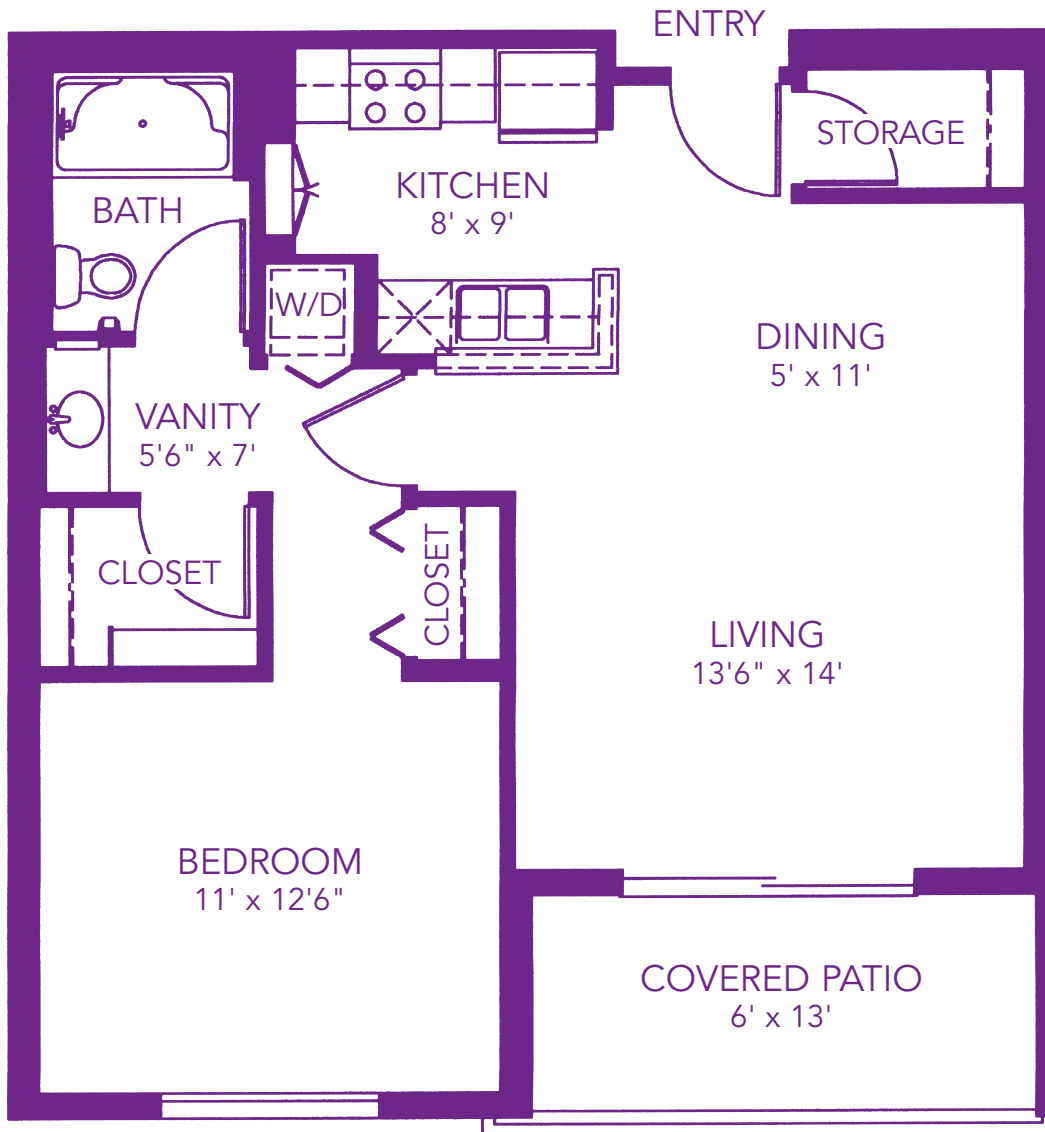

Independent Living Floorplans

Resort living at Sierra Pointe includes seven luxury apartment home options.

- ◆ Bright, spacious floorplans with 9' ceilings and large Thermopane windows
- ◆ Generously-sized patios and balconies with spectacular scenic and mountain views
- ◆ Light, airy kitchens with electric appliances that include a frost-free refrigerator, ice maker, self-cleaning oven, dishwasher, microwave and disposal
- ◆ Ample storage available throughout
- ◆ Washer and dryer
- ◆ Designer fixtures by Moen
- ◆ Cable television, phone jacks and data ports in every room
- ◆ Safety features that include an emergency response system in bedrooms and bathrooms, smoke detectors and fire sprinklers
- ◆ Individually-controlled cooling and heating systems

Santa Rosa

723 Approximate Liveable Square Feet
(Excluding Covered Patio)

Sierra Pointe

14500 N. Frank Lloyd Wright Blvd. ◆ Scottsdale AZ 85260 ◆ (480) 767-9800 ◆ www.sierrapointe.com