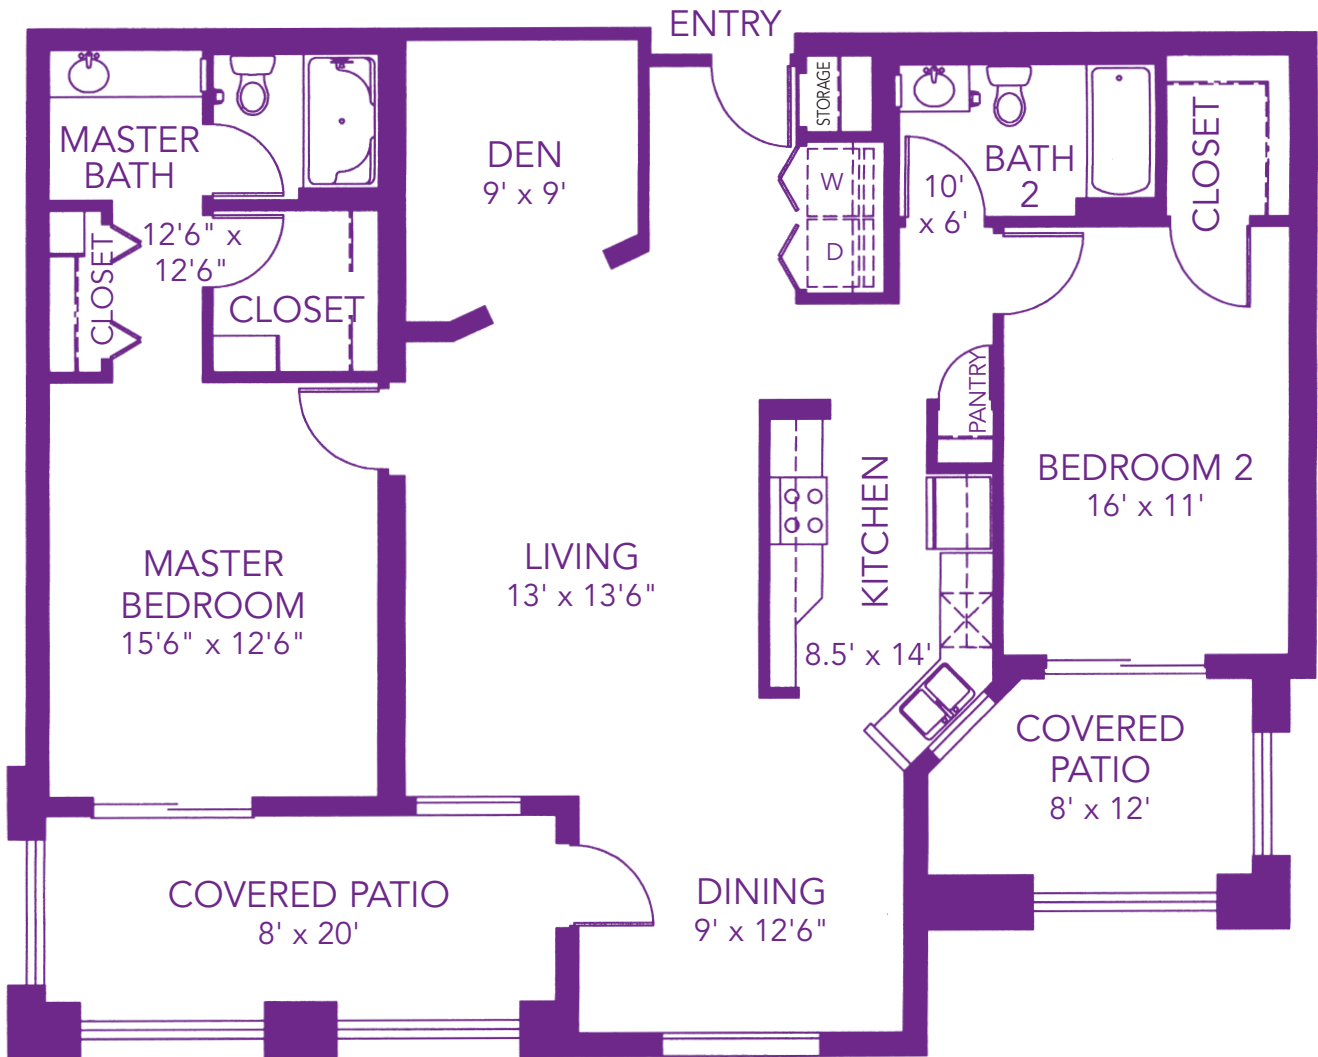

## Independent Living Floorplans

Resort living at Sierra Pointe includes seven luxury apartment home options.

- ◆ Bright, spacious floorplans with 9' ceilings and large Thermopane windows
- ◆ Generously-sized patios and balconies with spectacular scenic and mountain views
- ◆ Light, airy kitchens with electric appliances that include a frost-free refrigerator, ice maker, self-cleaning oven, dishwasher, microwave and disposal
- ◆ Ample storage available throughout
- ◆ Washer and dryer
- ◆ Designer fixtures by Moen
- ◆ Cable television, phone jacks and data ports in every room
- ◆ Safety features that include an emergency response system in bedrooms and bathrooms, smoke detectors and fire sprinklers
- ◆ Individually-controlled cooling and heating systems

## Sierra

1444 Approximate Liveable Square Feet  
(Excluding Covered Patio)

Loop 101 to Raintree, one mile east to Frank Lloyd Wright  
14500 N. Frank Lloyd Wright Blvd. ◆ Scottsdale AZ 85260 ◆ (480) 767-9800 ◆ [www.sierrapointe.com](http://www.sierrapointe.com)

Sierra Pointe