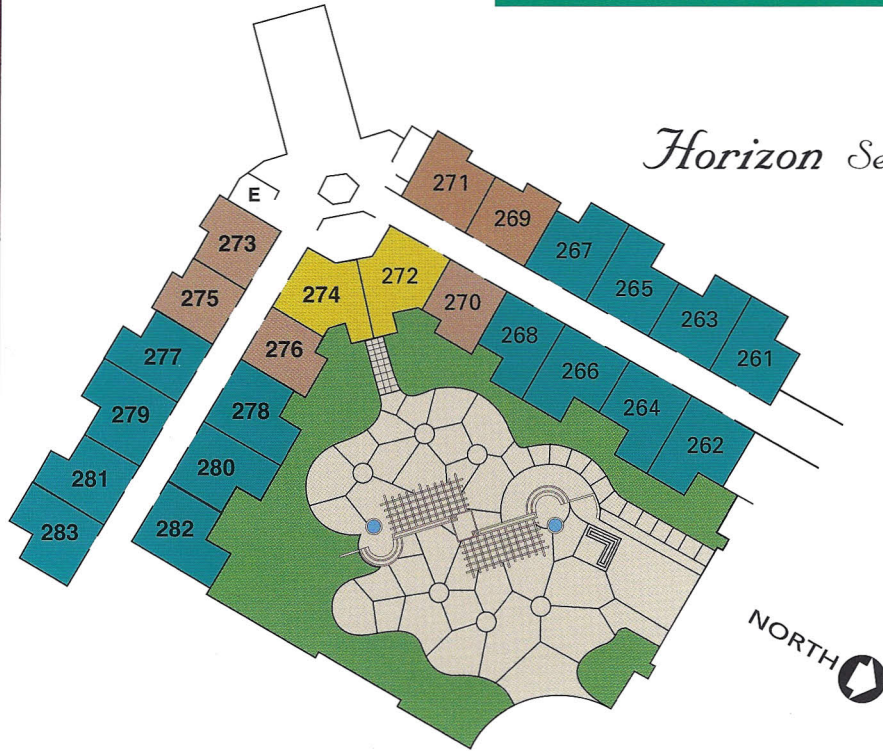

Assisted Living

Aspen

Studio, 1 bath, approx. 427 sq. ft.

Birch

Studio, 1 bath, approx. 465 sq. ft.

Cedar

1 bedroom, 1 bath, approx. 494 sq. ft.

Horizon Second Level

Garden First Level