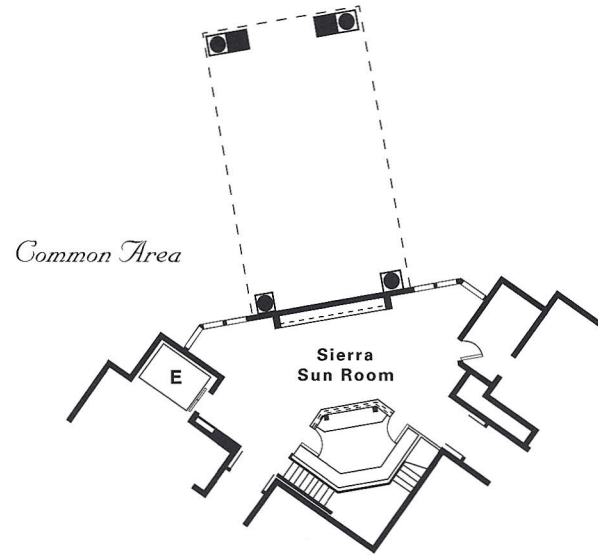

Assisted Living

Aspen

Studio, 1 bath, approx. 427 sq. ft.

Birch

Studio, 1 bath, approx. 465 sq. ft.

Cedar

1 bedroom, 1 bath, approx. 494 sq. ft.

Horizon Second Level

Garden First Level